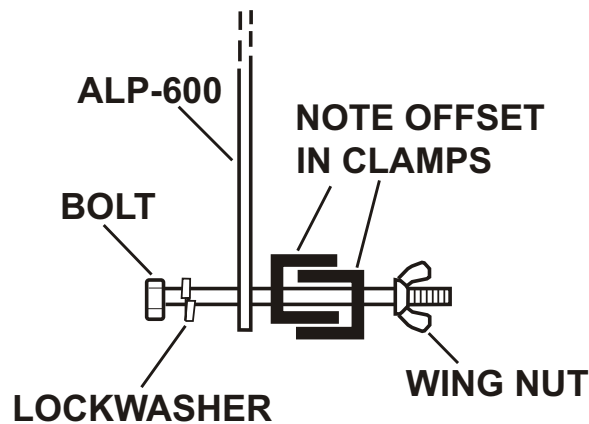

The ALP-600 is supplied with hardware for tubular clamping. It should always be mounted vertically with the ground and broadside to the transmitter(s). See Figures 1 and 3.

Figure 1

Mounting Suggestions

Two types of clamps are provided for mounting the ALP-600 onto the antenna mast. Attach the clamps with the hardware supplied. See Figure 5 or 6.

Do not clamp the antenna to horizontal metal objects that extend past the clamp to the right or left. This will detune the antenna and cause loss of range and performance.

Figure 5
Serrated Clamps

Coax Cable

For best results, it is recommended that cable losses be kept under 4 dB. (Every 3 dB of signal loss results in a system operating distance reduction of 25%).

A 10 ft coax cable (PN F.01U.183.616) is included with the ALP-600. See accessories for longer cables if needed.