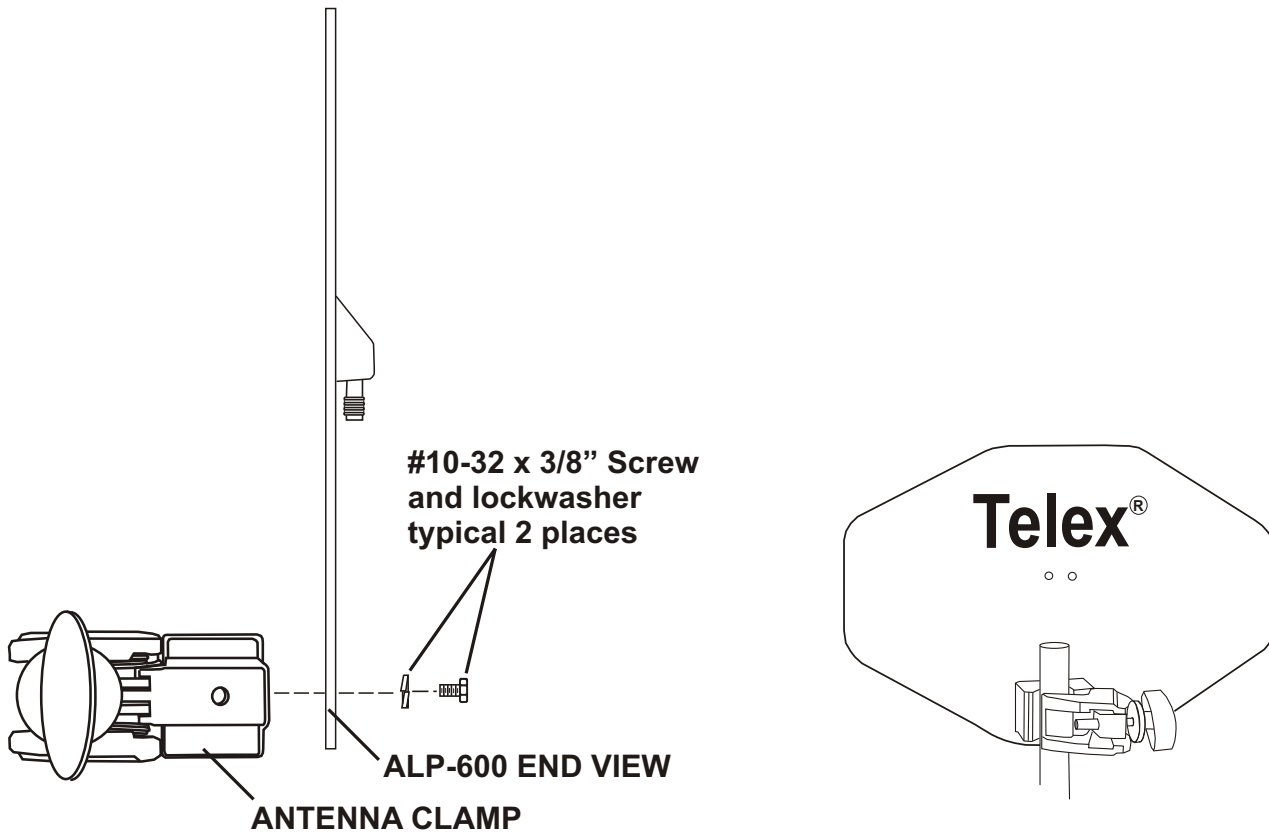

Two types of clamps are provided for mounting the ALP-600 onto the antenna mast. Attach the clamps with the hardware supplied. See Figure 5 or 6.

Do not clamp the antenna to horizontal metal objects that extend past the clamp to the right or left. This will detune the antenna and cause loss of range and performance.

Figure 5
Serrated Clamps

Coax Cable

For best results, it is recommended that cable losses be kept under 4 dB. (Every 3 dB of signal loss results in a system operating distance reduction of 25%).

A 10 ft coax cable (PN F.01U.183.616) is included with the ALP-600. See accessories for longer cables if needed.

Figure 6
Adjustable Clamp

ACCESSORIES

Special Low Loss Antenna Cables with TNC Connects

Length	Part No.
10 Ft. (3 meters)	F.01U.183.616
25 Ft. (7.6 meters)	F.01U.188.163
50 Ft. (15 meters)	F.01U.188.164
75 Ft. (23 meters)	F.01U.188.165
100 Ft. (30 meters)	F.01U.188.166