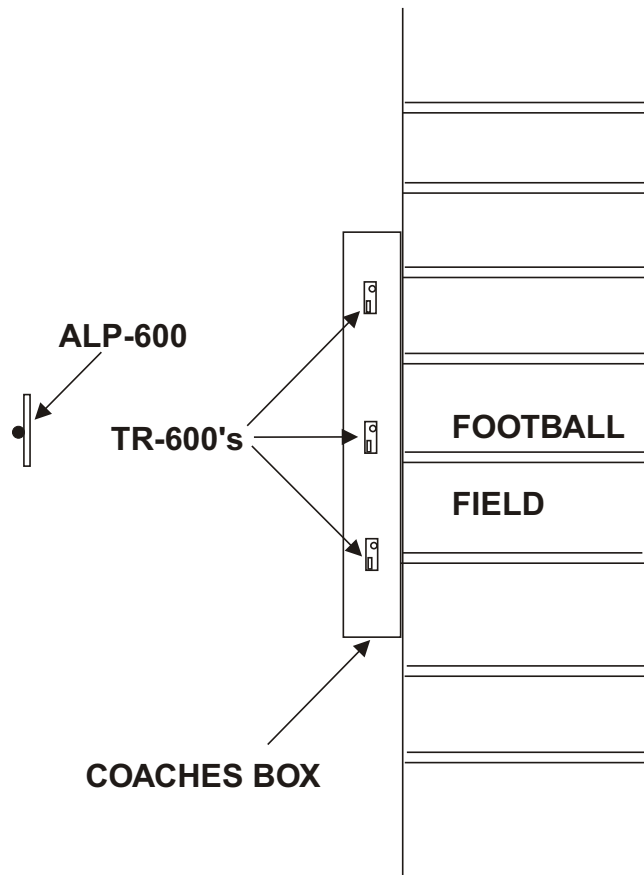

Refer to Figure 4 for typical antenna pattern.

Figure 3
Top View of Field