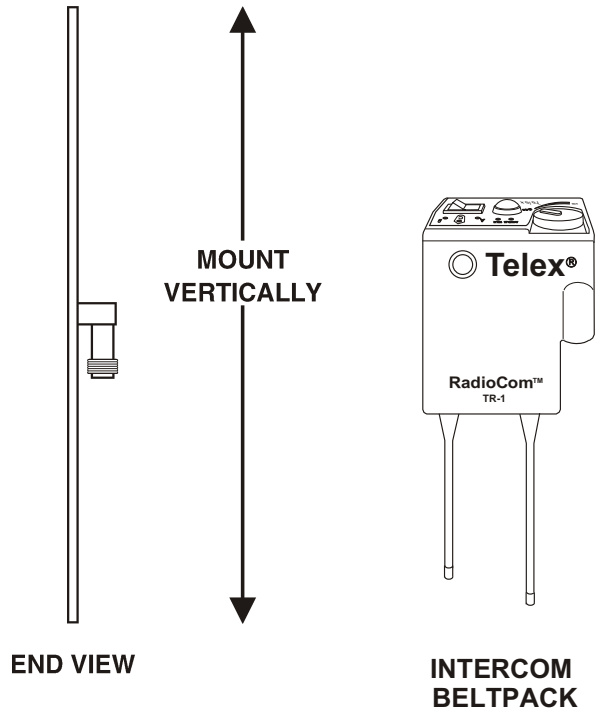

The ALP-600 should be placed in a position that has a clear view of the transmitter(s) for best results. Obstructions such as walls, ceilings, and metal objects will reduce range and performance.

Antenna Mounting

The ALP-600 is supplied with hardware for tubular clamping. It should always be mounted vertically with the ground and broadside to the transmitter(s). See Figures 1 and 3.

Figure 1

Mounting Suggestions

Two types of clamps are provided for mounting the ALP-600 onto the antenna mast. Attach the clamps with the hardware supplied. See Figure 5 or 6.

Do not clamp the antenna to horizontal metal objects that extend past the clamp to the right or left. This will detune the antenna and cause loss of range and performance.