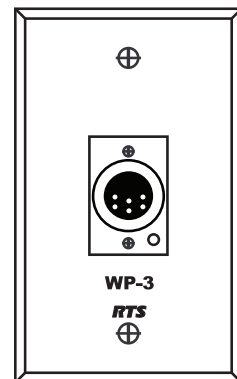

Line Drawings