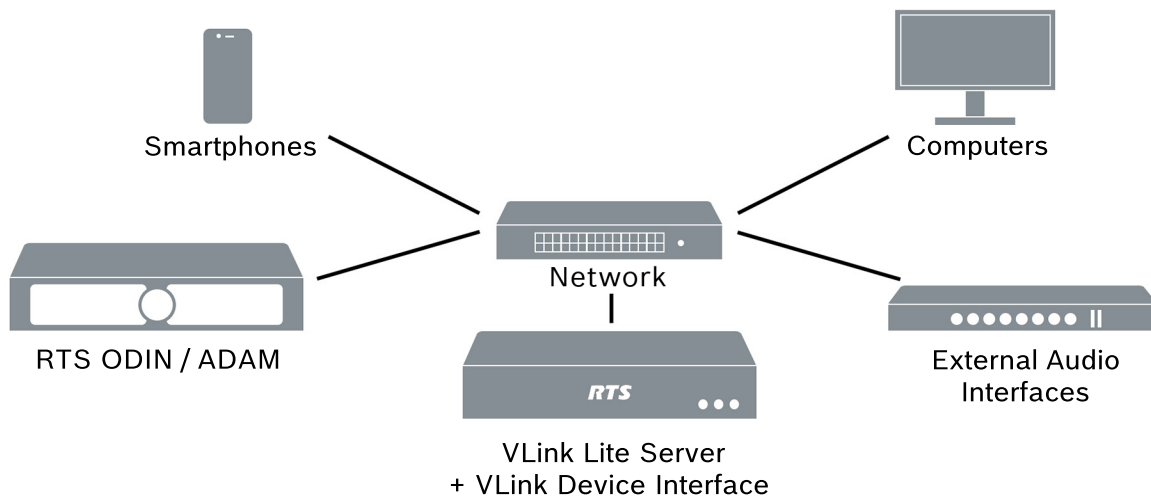

PROFESSIONAL INTERCOM IN THE PALM OF YOUR HAND

VLINK LITE

VLink Lite is a cost-effective wireless intercom solution that runs on virtually any iOS or Android device.

The solution supports point-to-point and partyline. Connect up to 64 users and 8 partylines to a single server. VLink Lite works over WiFi, cellular, or satellite.

ACCESSIBLE ANYWHERE

VLink Lite isn't tied to a single location like traditional comms. Access your system over Wi-Fi or cellular.

VIDEO MONITORING

VLink Lite is ideal for broadcasters. Monitor video feeds and comms all from one interface.

VLINK LITE

CONVENIENT AND COST-EFFECTIVE

VLINK FEATURES

Intelligent Trunking to ODIN / ADAM	<input checked="" type="checkbox"/>	<input type="checkbox"/>
SIP	<input checked="" type="checkbox"/>	<input type="checkbox"/>
WebRTC Control Panel	<input checked="" type="checkbox"/>	<input checked="" type="checkbox"/>
Maximum Number of Party Lines	200	8
Maximum Number of Ports	2000	64