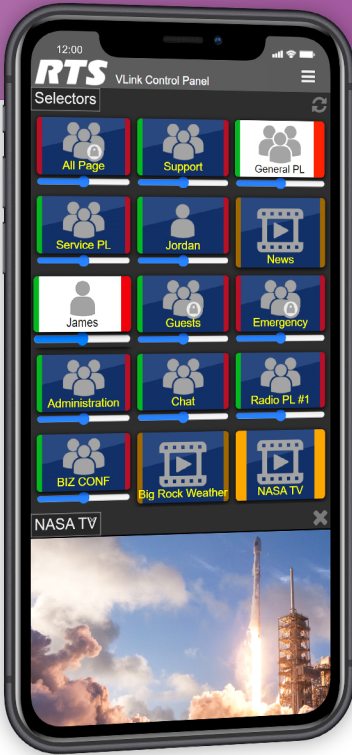

PROFESSIONAL INTERCOM IN THE PALM OF YOUR HAND

VLINK LITE

VLink Lite is a cost-effective wireless intercom solution that runs on virtually any iOS or Android device.

The solution supports point-to-point and partyline. Connect up to 64 users and 8 partylines to a single server. VLink Lite works over WiFi, cellular, or satellite.

48KHZ WEBRTC AUDIO

Improve your comms experience with high-quality audio. 6x better audio quality than a standard phone call.

AVAILABLE ANYWHERE

No need to buy new equipment. Use VLink Lite on your existing smartphones and computers.

ACCESSIBLE ANYWHERE

VLink Lite isn't tied to a single location like traditional comms. Access your system over Wi-Fi or cellular.

VIDEO MONITORING

VLink Lite is ideal for broadcasters. Monitor video feeds and comms all from one interface.

VLINK LITE

CONVENIENT AND COST-EFFECTIVE

VLINK FEATURES

Intelligent Trunking to ODIN / ADAM	<input checked="" type="checkbox"/>	<input type="checkbox"/>
SIP	<input checked="" type="checkbox"/>	<input type="checkbox"/>
WebRTC Control Panel	<input checked="" type="checkbox"/>	<input checked="" type="checkbox"/>
Maximum Number of Party Lines	200	8
Maximum Number of Ports	2000	64