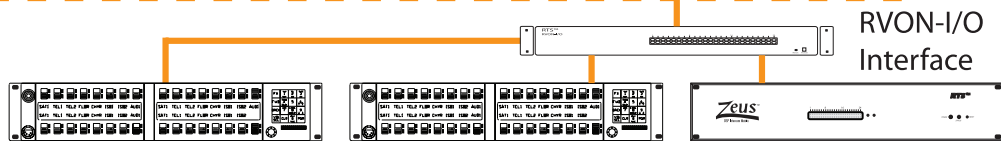

CRONUS with
RVON-C

ADAM with
RVON-8 Card

KP-32 with RVON-1

VoIP Virtual Keypanel
on Desktop PC

LAN Network

RVON-I/O
Interface

Zeus

Legacy Analog
RTS/McCurdy Keypanels